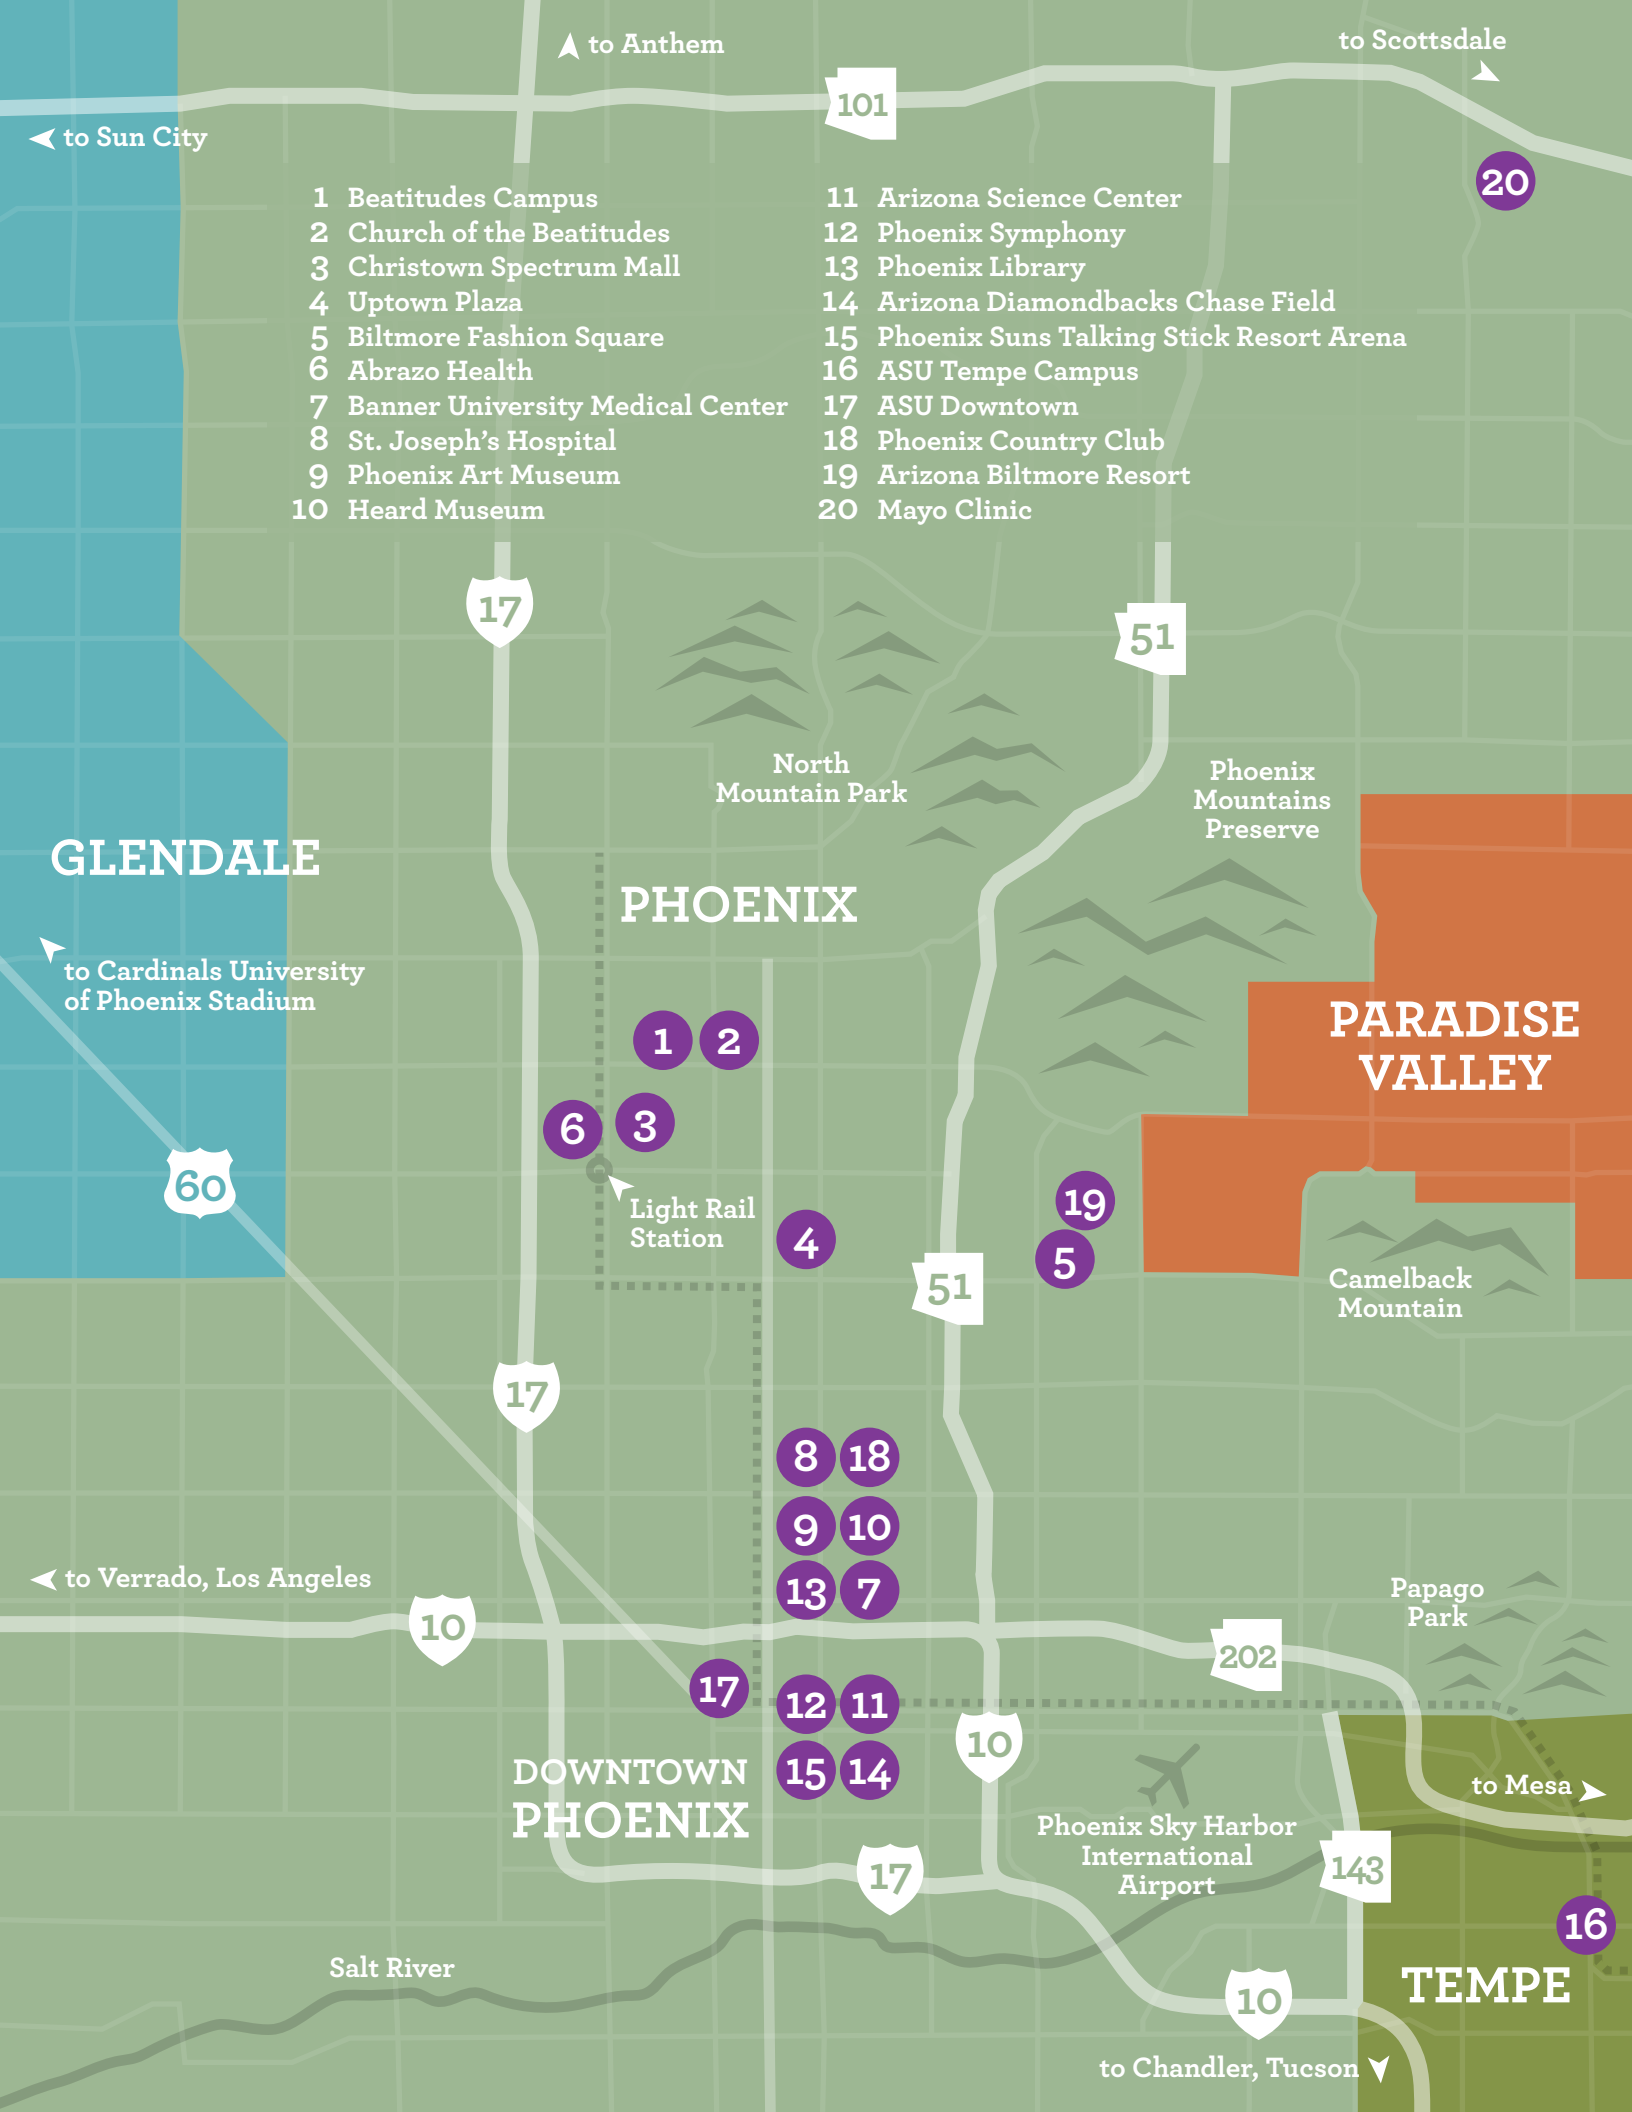

- 1 Beatitudes Campus
- 2 Church of the Beatitudes
- 3 Christown Spectrum Mall
- 4 Uptown Plaza
- 5 Biltmore Fashion Square
- 6 Abrazo Health
- 7 Banner University Medical Center
- 8 St. Joseph's Hospital
- 9 Phoenix Art Museum
- 10 Heard Museum
- 11 Arizona Science Center
- 12 Phoenix Symphony
- 13 Phoenix Library
- 14 Arizona Diamondbacks Chase Field
- 15 Phoenix Suns Talking Stick Resort Arena
- 16 ASU Tempe Campus
- 17 ASU Downtown
- 18 Phoenix Country Club
- 19 Arizona Biltmore Resort
- 20 Mayo Clinic

**GLENDALE**

**PHOENIX**

**PARADISE VALLEY**

**DOWNTOWN PHOENIX**

**TEMPE**

Light Rail Station

Phoenix Sky Harbor International Airport

North Mountain Park

Phoenix Mountains Preserve

Camelback Mountain

Papago Park

Salt River

to Sun City

to Anthem

to Scottsdale

to Cardinals University of Phoenix Stadium

to Verrado, Los Angeles

to Mesa

to Chandler, Tucson