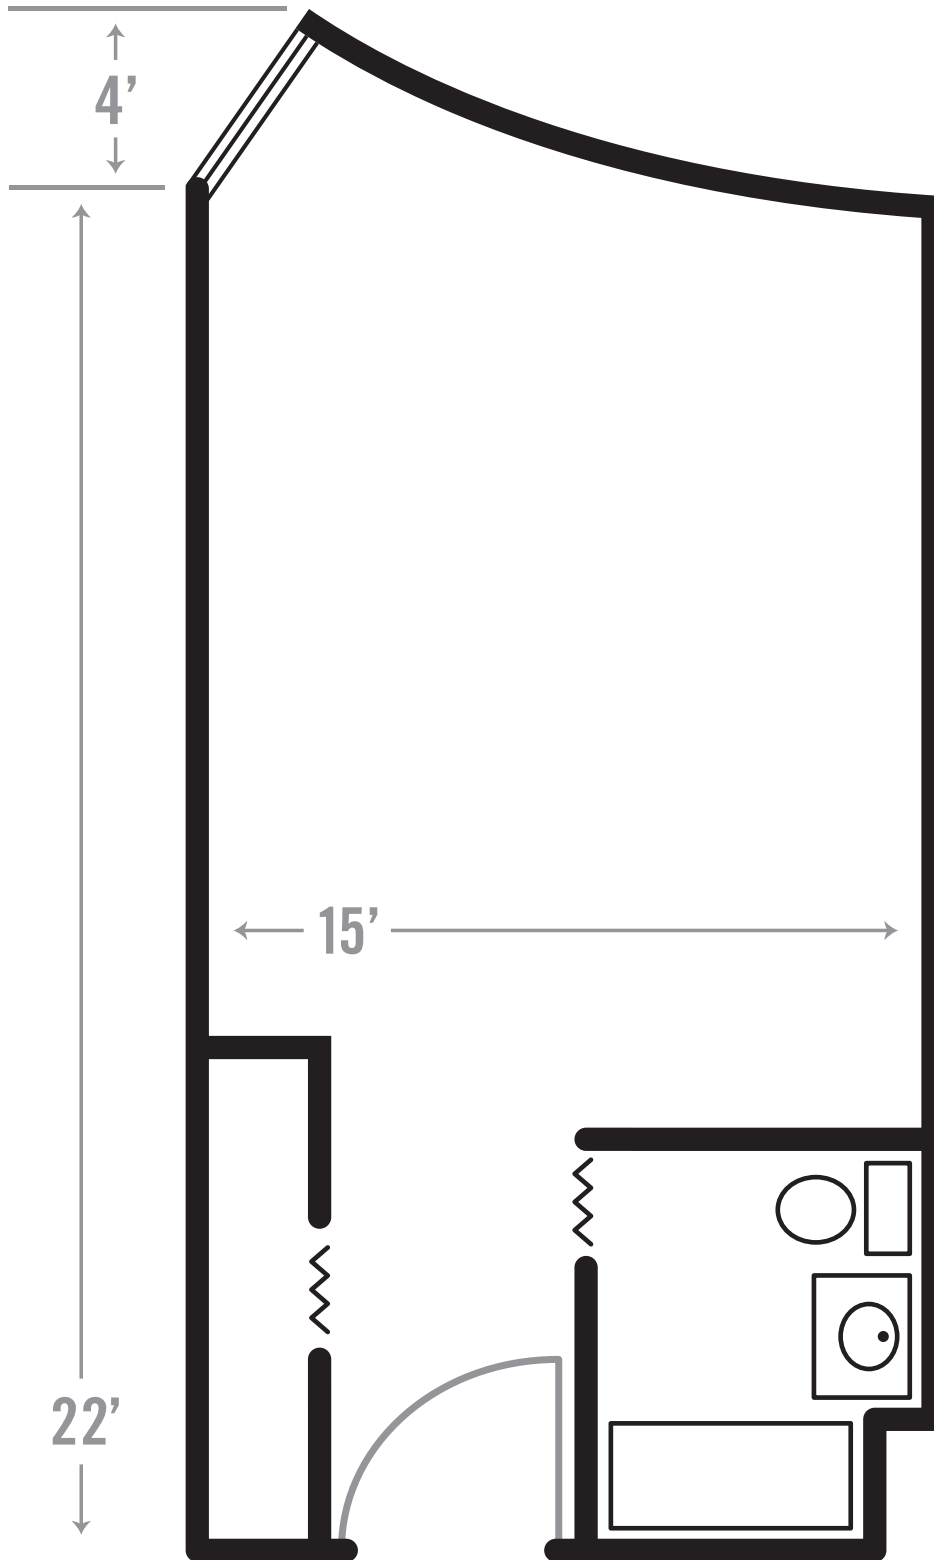

PLaza view aPartment

APPROXIMATELY 350 SQ. FT.

Approximate dimensions