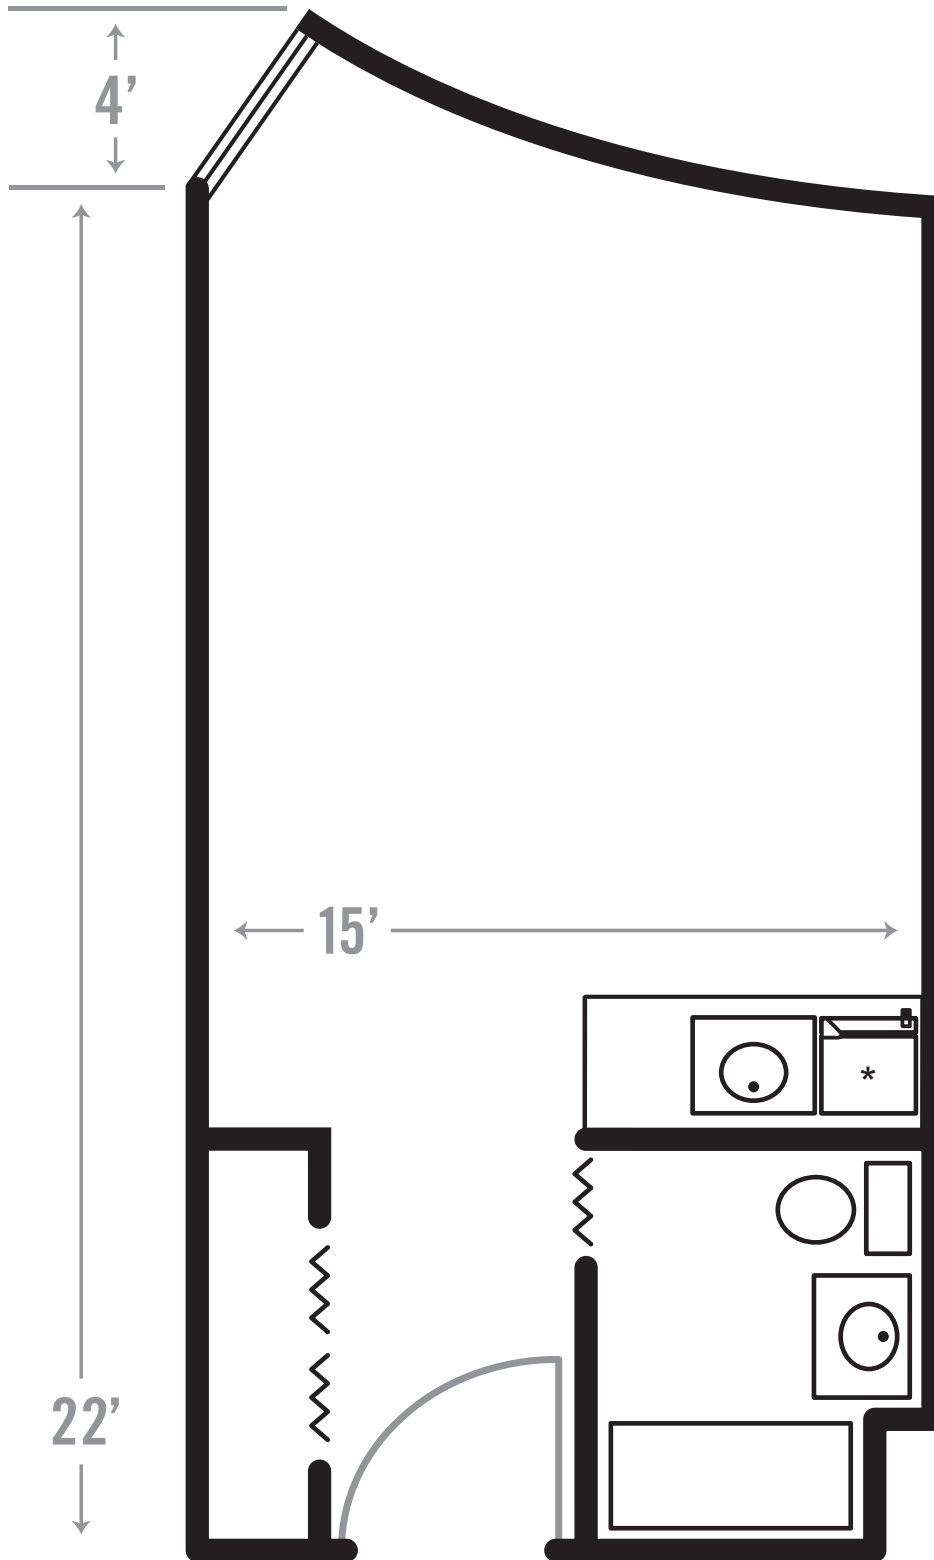

**PLaza view
DELUXE aPartment**
APPROXIMATELY 350 SQ. FT.
SOUTHWEST VIEW

Approximate dimensions
*Mini-fridge